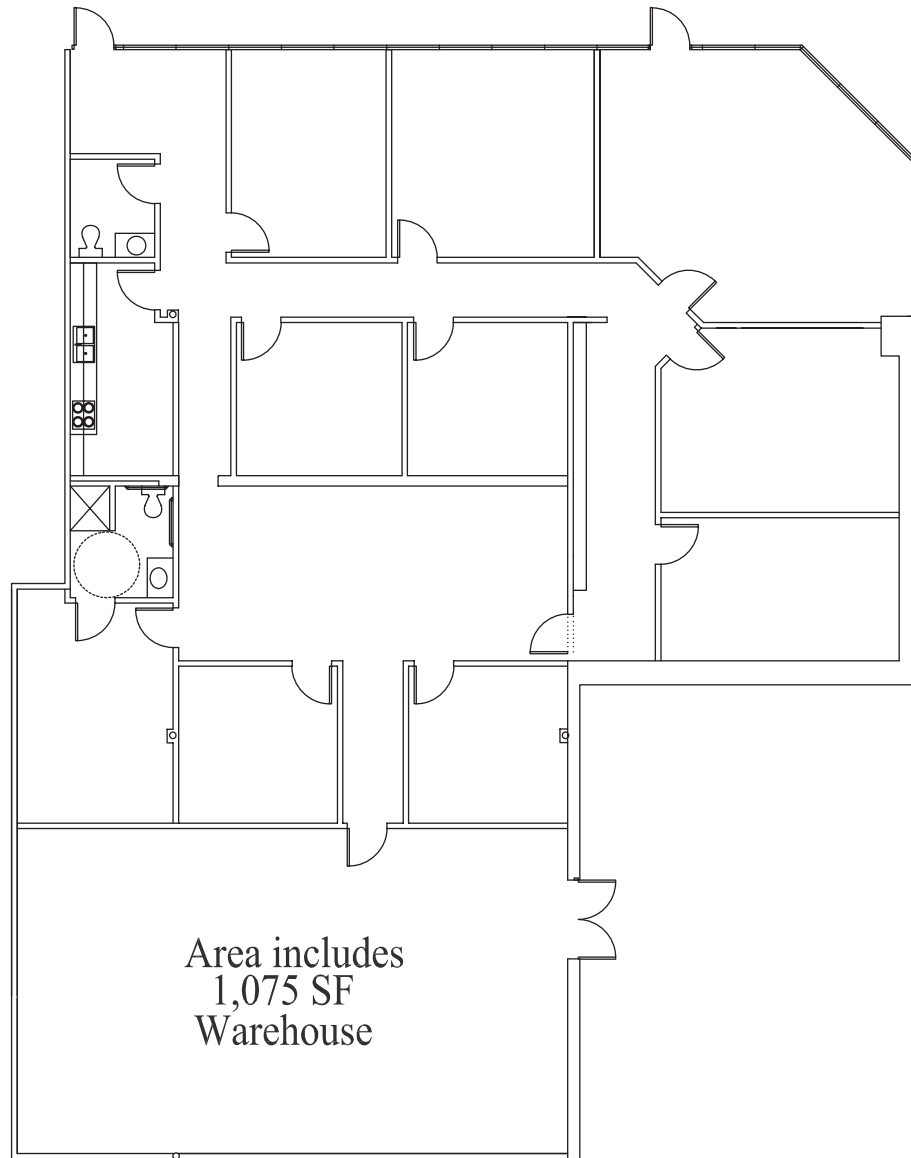

Midport Tech Centre

2550 Midway Rd. • Carrollton, TX. 75006

Area includes
1,075 SF
Warehouse

SUITE 240

3,616 Office Space / 1,075 Warehouse Space

5495 Belt Line Road, Suite 215 • Dallas, TX 75254
T | 972 | 267-7000 F | 972 | 267-1700 • www.johnbowles.com