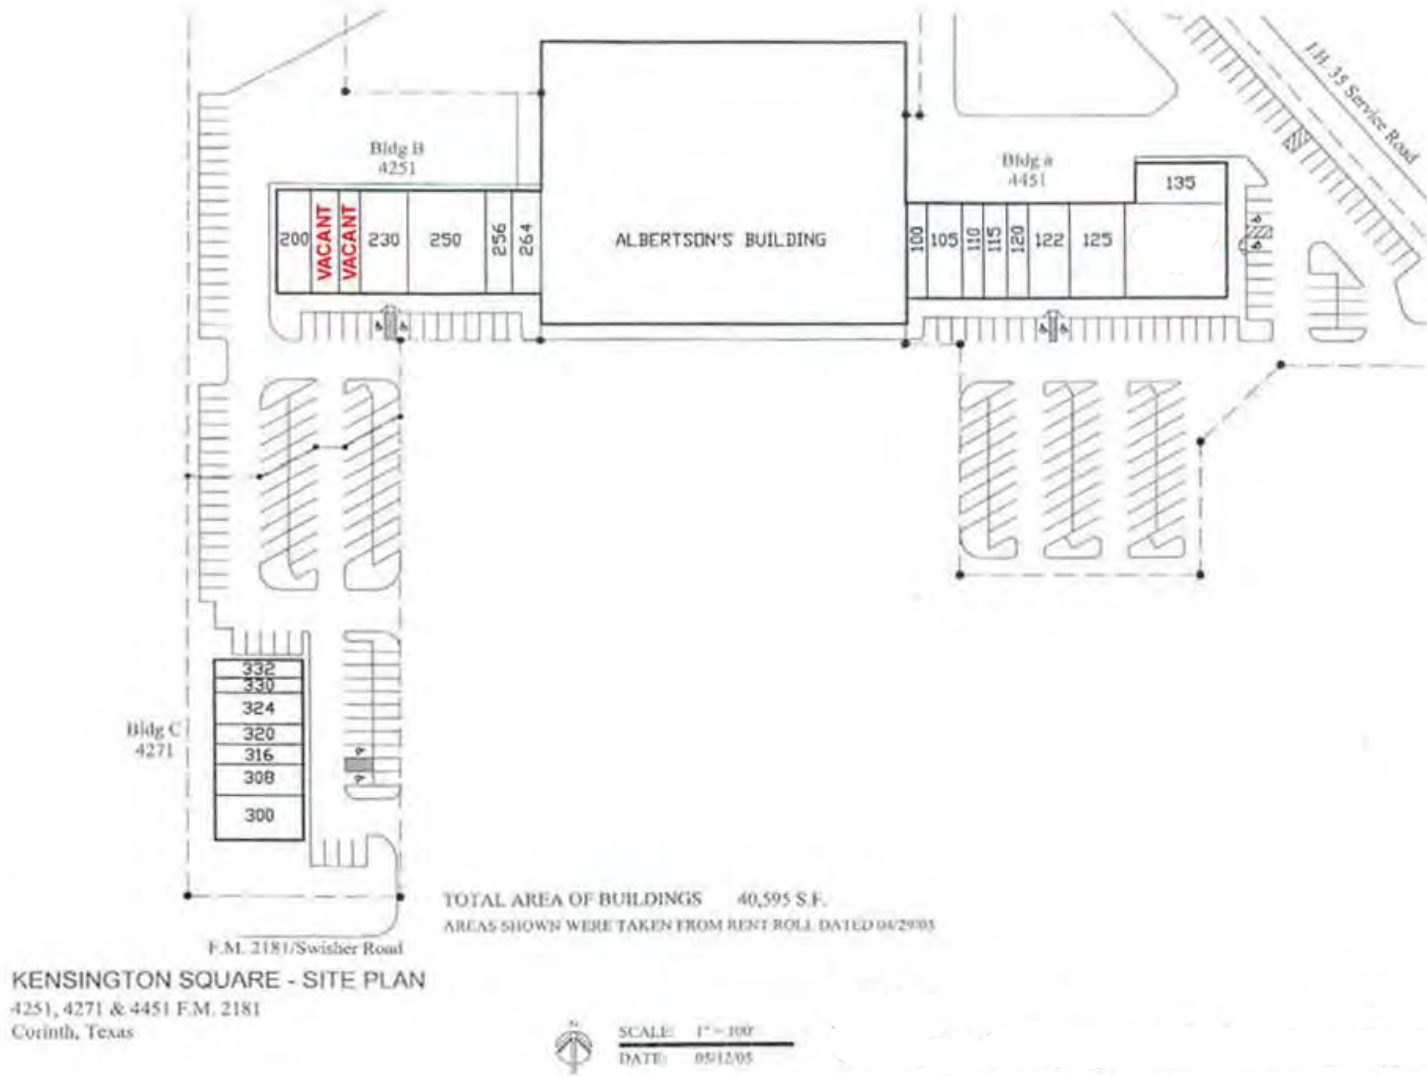

Kensington Square

NWC I-35 and FM 2181
Corinth, TX 76210

921 Riverfront Blvd., Suite 200 Dallas, TX 75207
T |972| 267-7000 F |972| 267-1700 www.johnbowles.com

of price or conditions or withdrawal without notice.