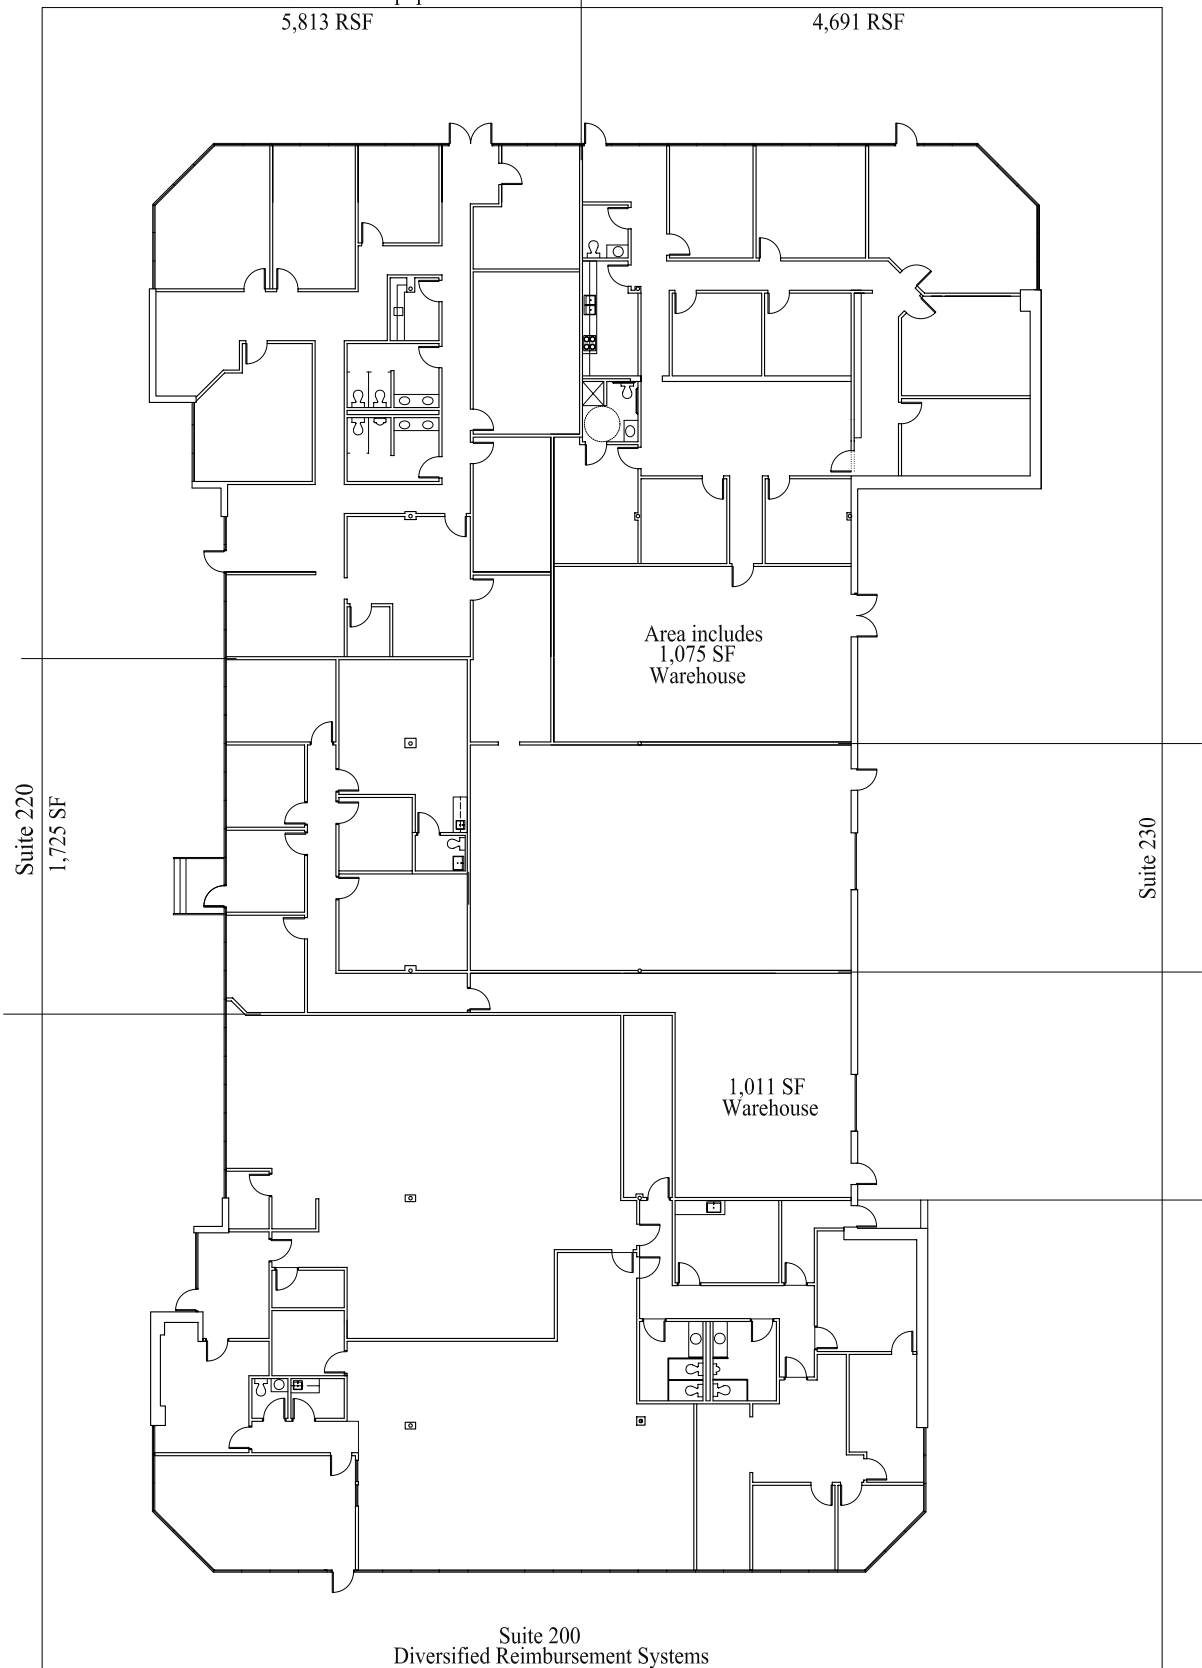

Suite 230
Pate Environmental Equipment
5,813 RSF

Suite 240
Vacant
4,691 RSF

Suite 220
1,725 SF

Suite 230

Suite 200
Diversified Reimbursement Systems
7,289 SF

Building Two
Midport Tech Center
2550 Midway Road
Carrollton, Texas